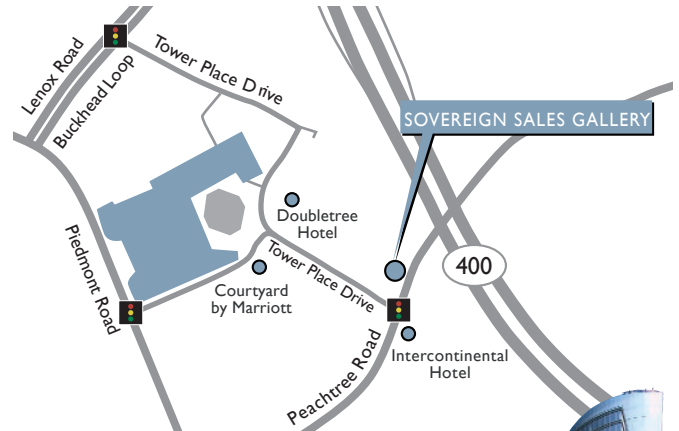

SOVEREIGN

AT THE INTERSECTION OF ART, ARCHITECTURE AND LIFE.

Call today for an exclusive tour. Valet parking provided.

FROM $1 M. | 3344 PEACHTREE ROAD | ATLANTA, GA 30326

Atlanta Fine Homes

Sotheby's INTERNATIONAL REALTY

www.sovereignbuckhead.com

404.266.3344